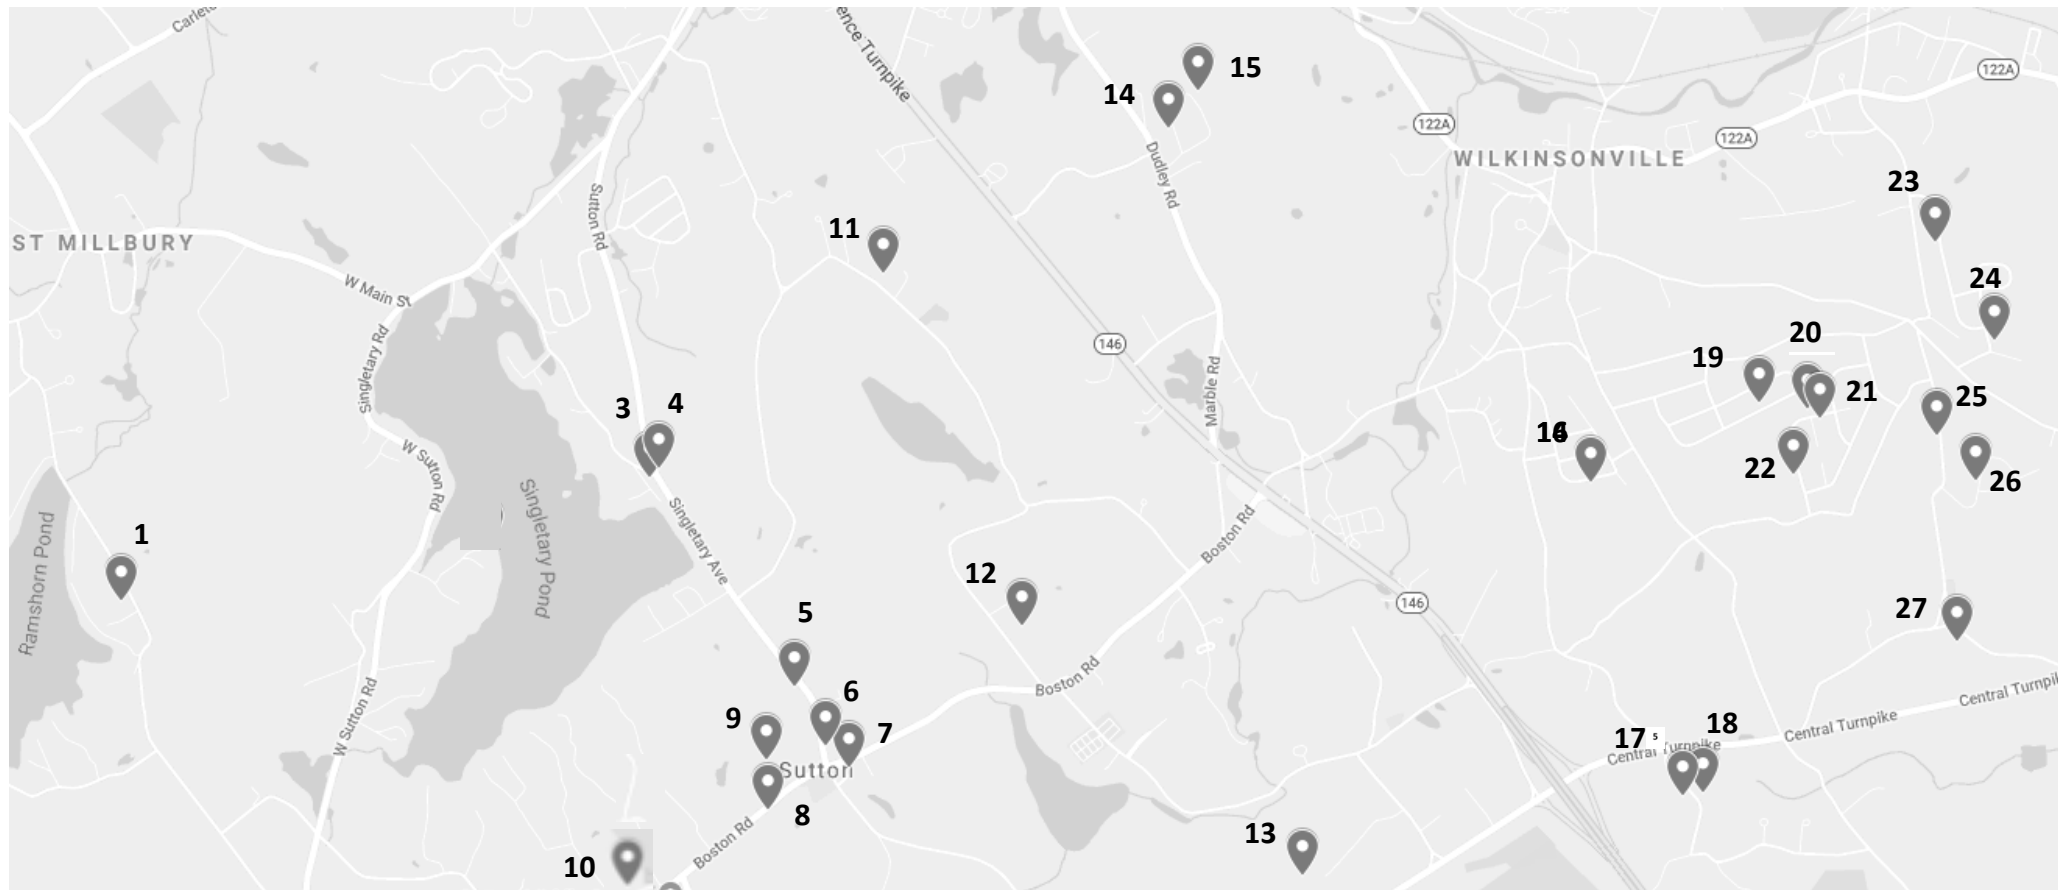

SUTTON TOWN WIDE YARD SALE – SATURDAY, SEPTEMBER 21ST 2019 (RAIN DATE – SEPT. 22) – PAGE 1

1. 127 W. Millbury Rd. – 8am – 2pm
2. CANCELLED
3. 99 Singletary Ave. – 8am – 1pm
4. 104 Singletary Ave. – 8am – 1pm
5. 23 Singletary Ave. – 7am – 2pm
6. MM Sherman Blacksmith Shop – 8am – 1pm
  Vendors & Historical Society Table
7. 307 Boston Rd. – 8am – 1pm
8. 337 Boston Rd. – 8am – 1pm
9. 334 Boston Rd. – 7:30am – 2pm
10. 372 Boston Rd. – 8am – 1pm
11. 164 Burbank Rd. – 9am – 2pm
12. 20 Burbank Rd. – 9am – 1pm
13. 36 Butternut Rd. – 7:30am – 1pm

14. 46 Heritage Rd. – 10am – 3pm
15. 30 Heritage Rd. - 8am – 3pm
16. 40 Dudley Lane – 8am – 12pm
17. 166 Stone School Rd. – 8am – 3pm
18. 165 Stone School Rd. – 8am – 5pm
19. 43 Highland View Dr. – 8am – 2pm
20. 33 Wildflower Dr. – 8am – 1pm
21. 38 Wildflower Dr. – 7am – 3pm
22. 11 Wildflower Dr. – 8am – 12pm
23. 33 Peach Tree Dr. – 7am – 3pm
24. 4 Boundary Stone Rd. – 8am – 3pm
25. 88 Leland Hill Rd. – 7:30am – 12pm
26. 39 Partridge Hill Rd. – 9am - 3pm
27. 16 Pierce Rd. - 8am – 12pm